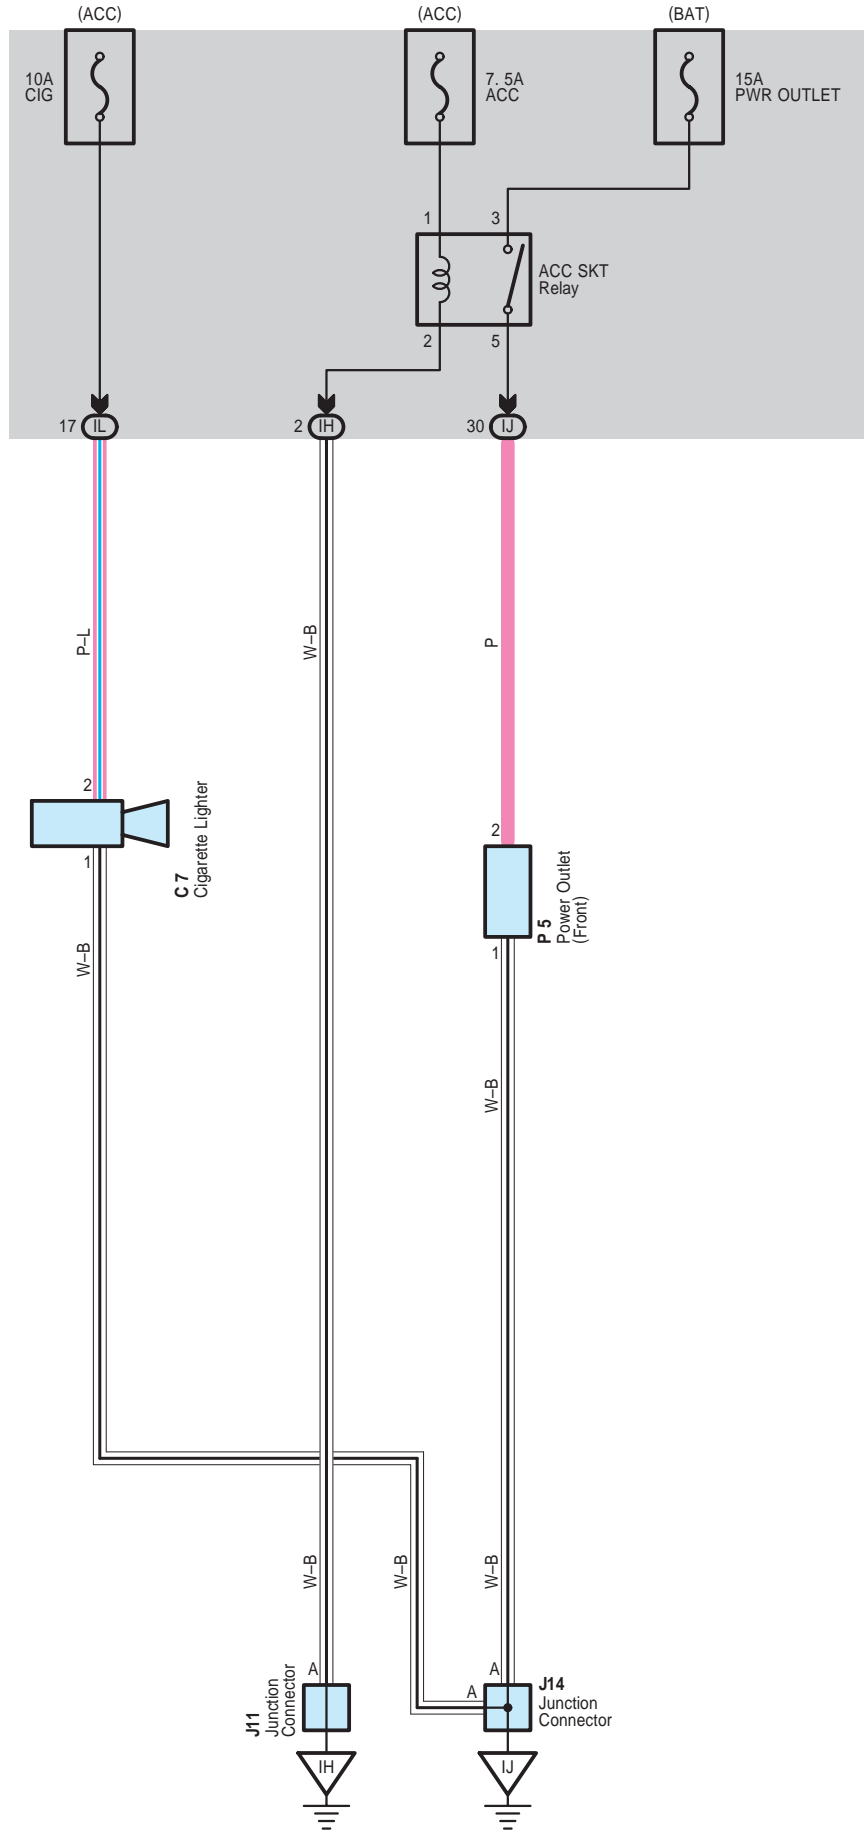

Cigarette Lighter , Power Outlet <12V>

Cigarette Lighter , Power Outlet <12V>